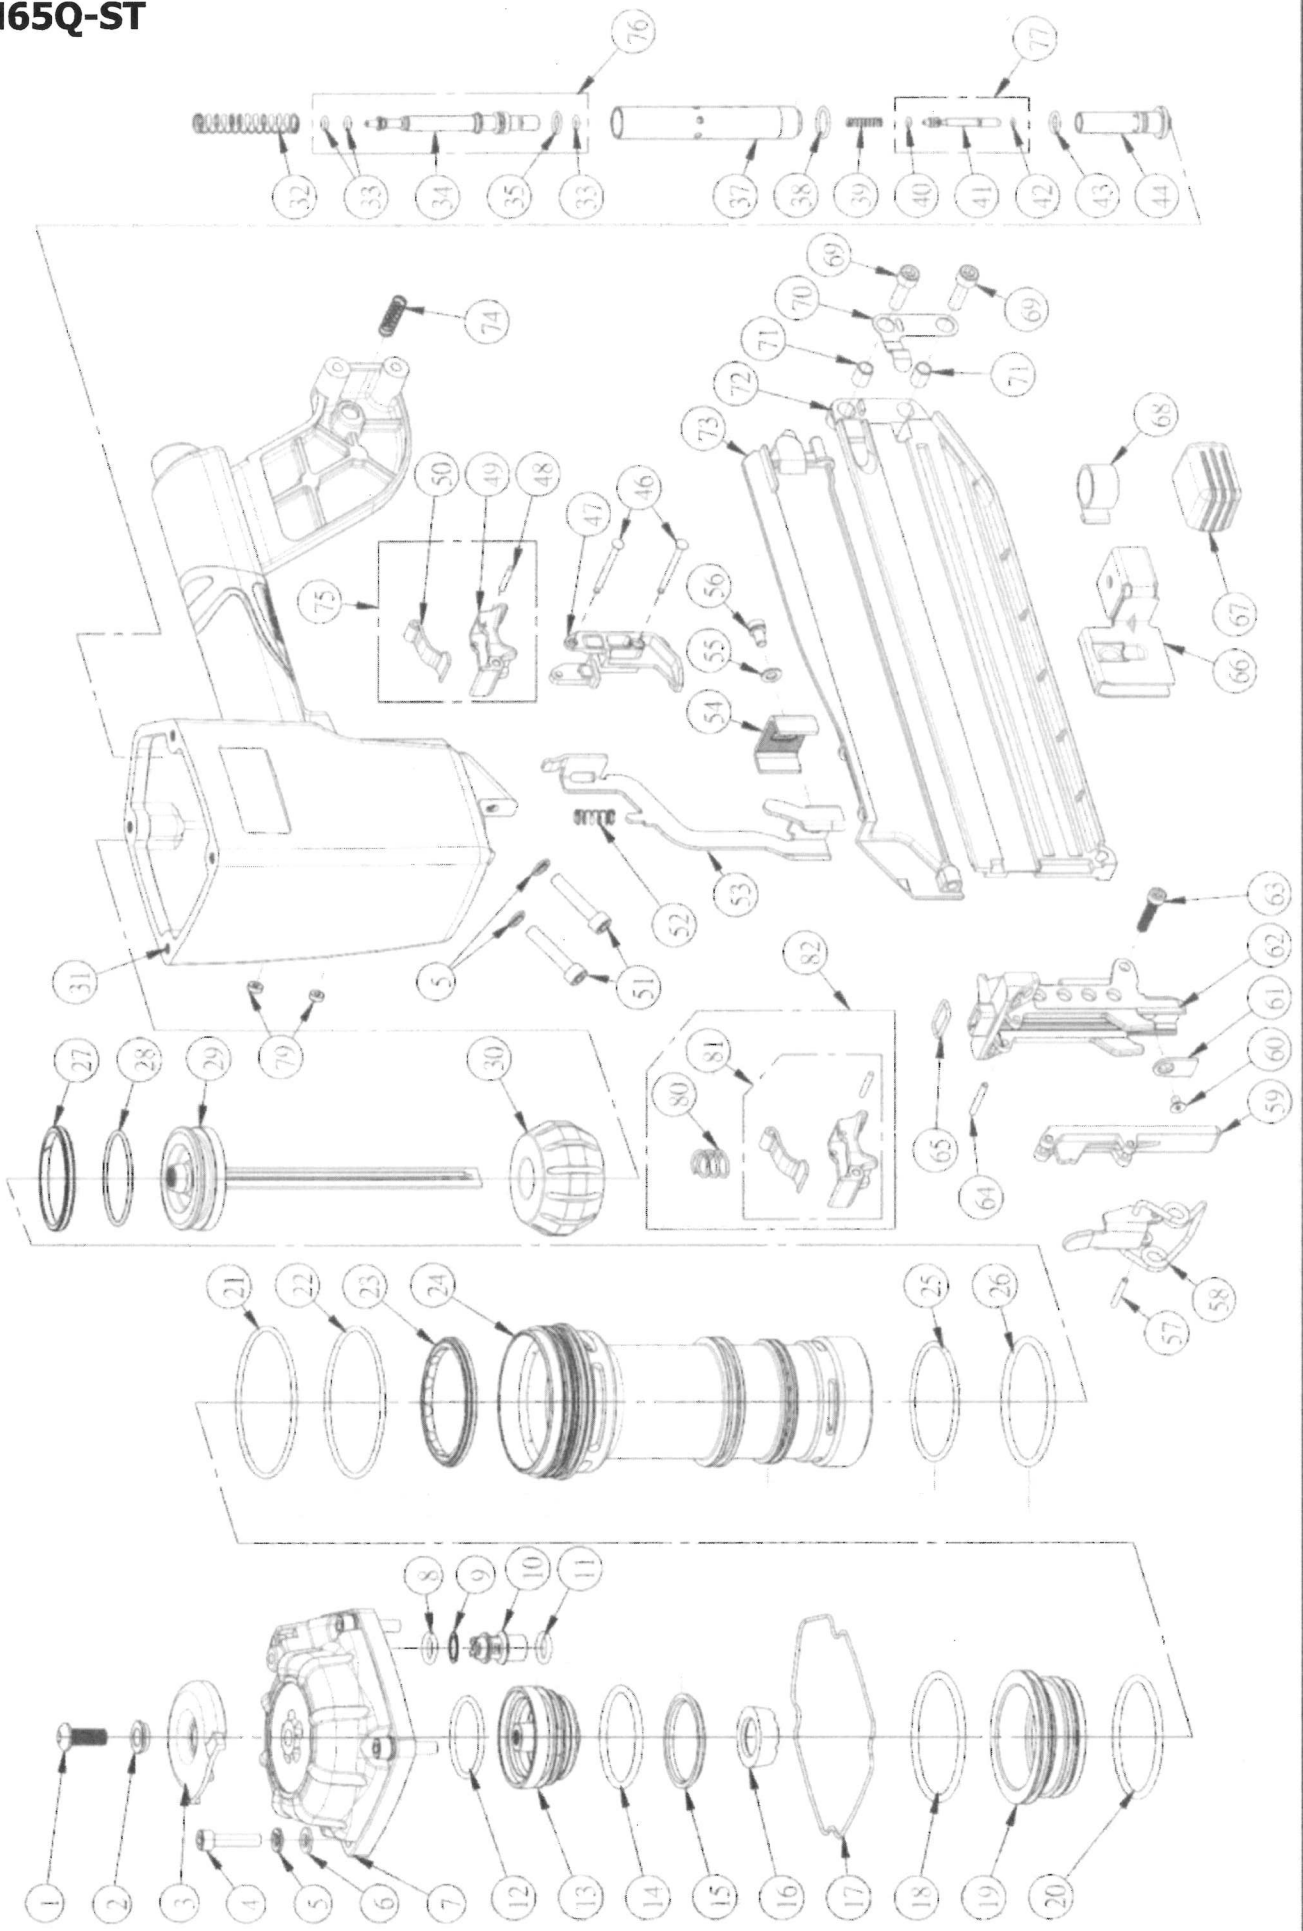

SN65Q-ST

Q Series Stapler

Schematic & Spare Parts List

Dimensions	365mm x 305mm x 92mm
Weight	2.9kgs
Operating Pressure	70—120 psi (5-8 bar)
Loading Capacity	130
Air Consumption	3.08L/sec

SN65Q-ST

SN65Q		NOTE: When ordering spare parts, please state the part name and part number.									
Item	Part NO.	Description	Q'ty	Item	Part NO.	Description	Q'ty	Item	Part NO.	Description	Q'ty
1	120231	BUTTON HD.BOLT	1	33	100709	O-RING	3	67	120289	COVER	1
2	120232	PIVOT	1	34	120256	TRIGGER VALVE STEM	1	68	120290	PUSHER SPRING	1
3	120233	EXHAUST CAP	1	35	120257	O-RING	1	69	103752	HEX.SOC.HD.BOLT	2
4	100015	HEX.SOC.HD.BOLT	4	37	120259	TRIGGER VALVE GUIDE	1	70	120292	SPRING	1
5	120235	SPRING WASHER	6	38	104397	O-RING	1	71	120293	BUSHING	2
6	120236	FLAT WASHER	4	39	120261	COMPRESSION SPRING	1	72	120294	MAGAZINE	1
7	120237	CYLINDER CAP	1	40	120262	O-RING	1	73	120295	COVER MAGAZINE	1
8	100743	O-RING	1	41	120263	TRIGGER VALVE STEM	1	74	120296	COMPRESSION SPRING	1
9	120224	FLAT WASHER	1	42	120264	O-RING	1	75	120297	TRIGGER ASSY.	1
10	120239	HOUSING	1	43	100756	O-RING	1	76	120298	TRIGGER VALVE ASSY.-1	1
11	120240	O-RING	1	44	120266	TRIGGER VALVE SEAT	1	77	120299	TRIGGER VALVE ASSY.-2	1
12	100029	O-RING	1	46	120268	STOP PIN	2	79	103276	Rubber Washer	2
13	120242	VALVE	1	47	120269	COVER	1	80	120241	Spring	(1)
14	104055	O-RING	1	48	105481	SPRING PIN	1	81	120243	Seq. Trigger	(1)
15	120244	SEAL	1	49	120271	TRIGGER	1	82	120255	Seq. Trigger Assy.	(1)
16	120245	PISTON STOP	1	50	120272	CONTACT LEVER	1	MOQ for items in the following categories is			
17	120246	CAP SEAL	1	51	100127	HEX.SOC.HD.BOLT	2	10pcs, order quantities under 10pcs for these items			
18	120247	O-RING	1	52	120274	COMPRESSION SPRING	1	will be adjusted accordingly			
19	120223	HEAD VALVE PISTON	1	53	120275	Contact Arm - upper	1	1. Orings – not included in the oring kits			
20	120248	O-RING	1	54	120276	Contact Arm - lower	1	2. Screws, bolts			
21	120229	O-RING	1	55	120277	FLAT WASHER	1	3. Pins - roll pin, solid pins			
22	120249	O-RING	1	56	120278	HEX.SOC.HD.BOLT	1	4. Standard washers – not special washers.			
23	120250	SEAL	1	57	120279	SPRING PIN	1	5. Nuts			
24	120222	Cylinder	1	58	120227	FIXED PIN ASSY.	1				
25	120251	O-RING	1	59	120281	Door	1				
26	120252	O-RING	1	60	120282	FLAT HD.BOLT	1				
27	120175	Ring, Piston	1	61	120283	Wear PLATE	1				
28	120176	O-RING	1	62	120284	Nose	1				
29	120225	Main Piston Unit	1	63	100637	HEX.SOC.HD.BOLT	1				
30	120174	Bumper	1	64	120286	SPRING PIN	1				
31	120253	BODY	1	65	104450	O-RING	1				
32	120254	COMPRESSION SPRING	1	66	120288	PUSHER	1				